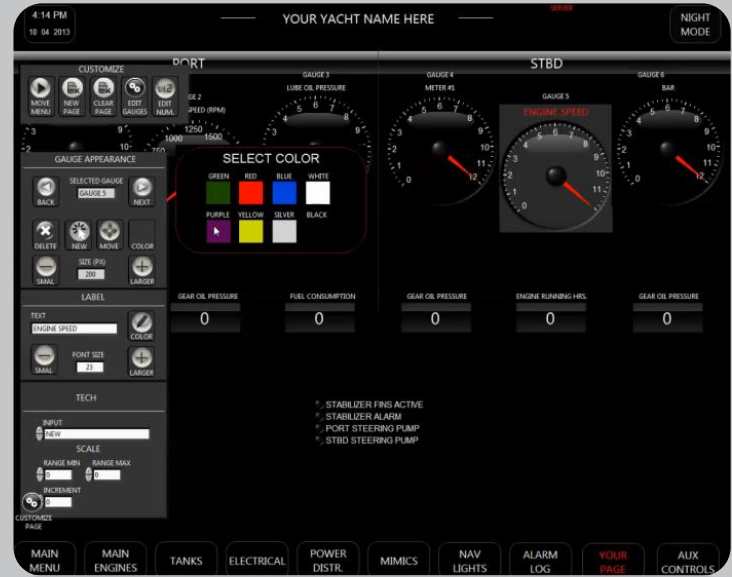

Control panel

The following controls are implemented in the standard control panel:

- Lighting controls,
- Trim / horn and anchor controls,
- Bow thruster controls,
- Autopilot,
- Navnet keyboard,
- Tracker ball with left and right mouse button,
- Panel dimming controls,
- Engine start and stop,
- Control head.

Display panel

The standard display panel consists out of two 15" monitors, of which one is fitted with touch screen controls. Both screens are optically bonded behind one glass surface with special techniques to increase readability of the screens. The screens have XGA-resolution.

RADIO ZEELAND DMP
www.radiozeeland.com

SMALL BOAT CONSOLE

RZ Imperium optional

The small boat console can be fitted with RZ Imperium monitoring 64 or 128. This is an alarm monitoring system, fully customizable by the customer. Specially designed templates can be used to create the software pages you want for your monitoring. It is also possible to add pages and fully customize the layout of this page. Gauges, title bars and vessel name can be added. The gauges can be connected to specific I/O-devices. Subsequently the user can add colors and fonts to the gauges to create the desired look.

RZ Imperium monitoring is a fully redundant system by the use of 2 PC's. These monitoring pages can be displayed on one screen, leaving the possibility to use the other screen for navigation and charts.